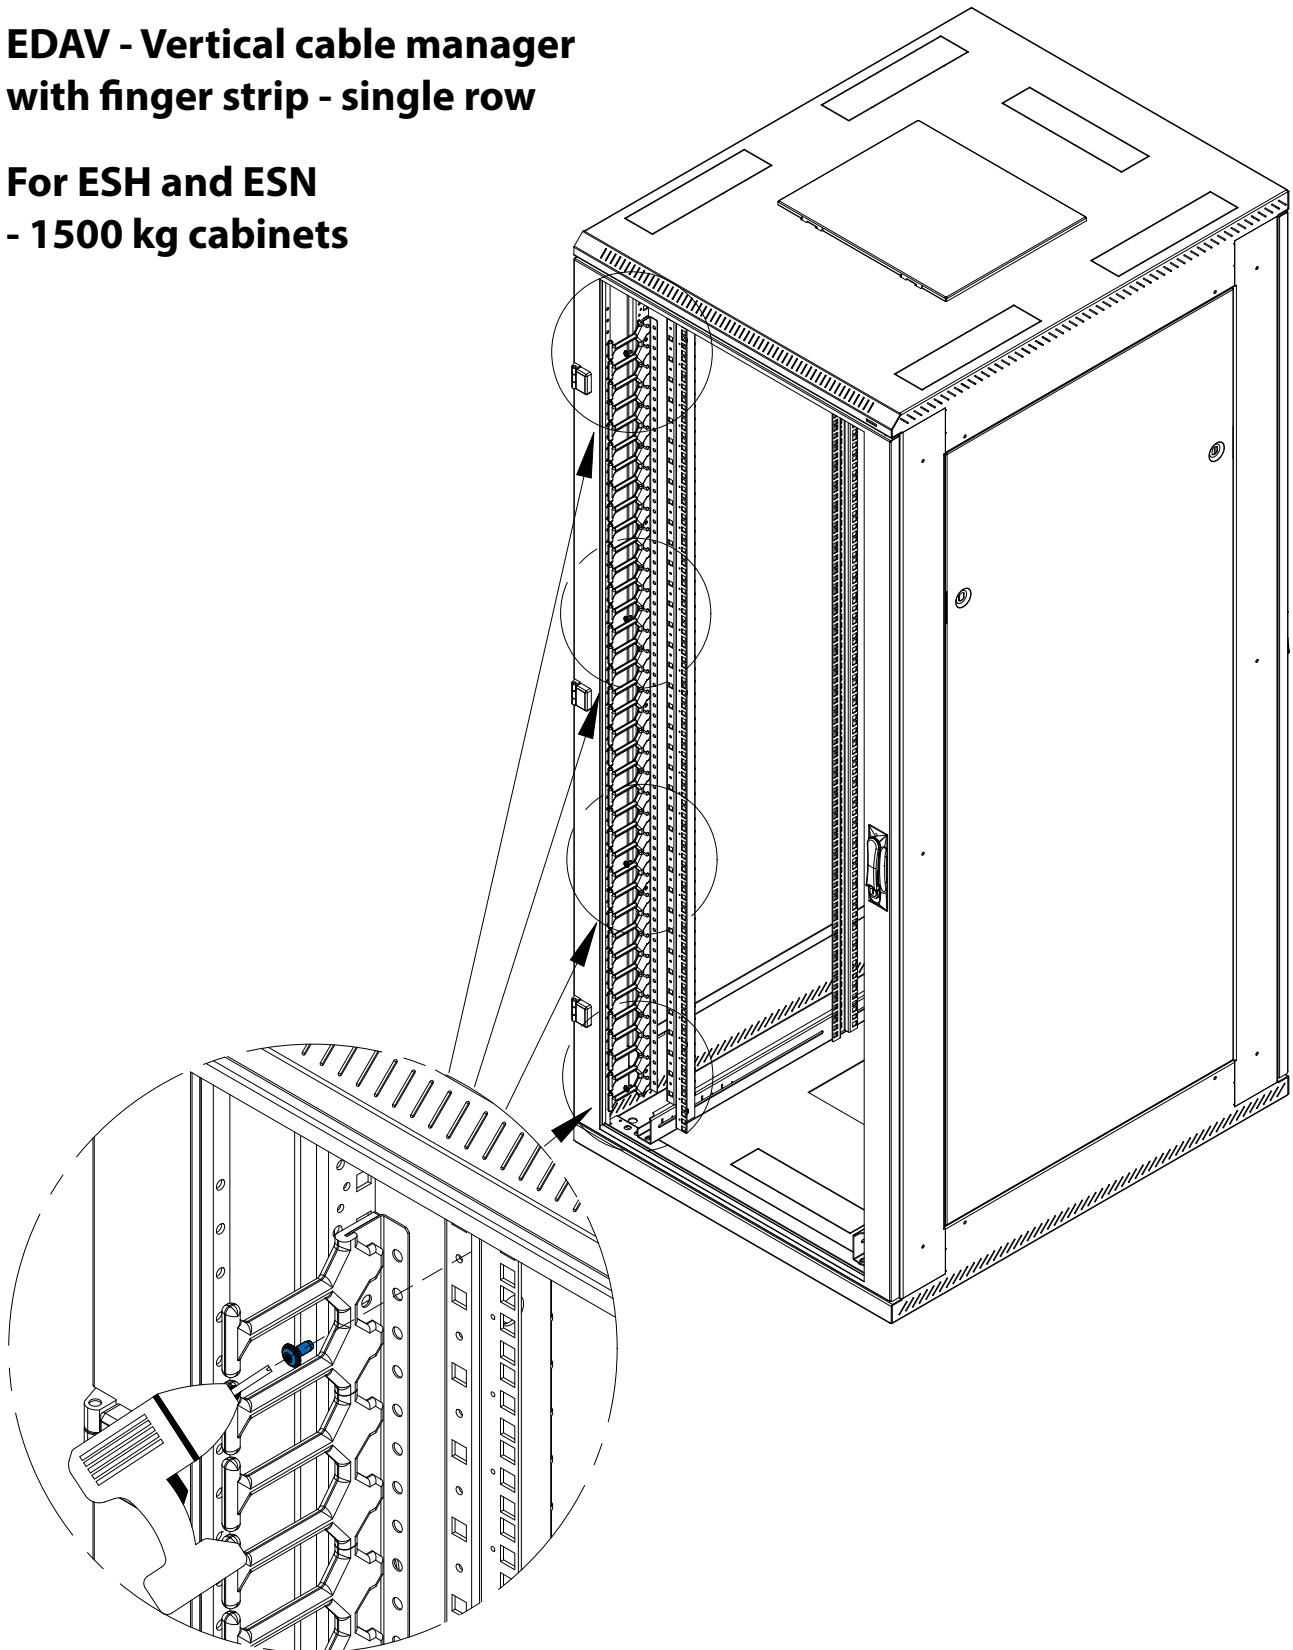

EDAV - Vertical cable manager with finger strip - double row For EDL and ESN - 1200 kg cabinets

EDAV - Vertical cable manager with finger strip - double row For ESH and ESN - 1500 kg cabinets

EDAV - Vertical cable manager with finger strip - single row

For ESH and ESN
- 1500 kg cabinets

EDAV - Vertical cable manager with finger strip - single row For ESH and ESN - 1200 kg cabinets