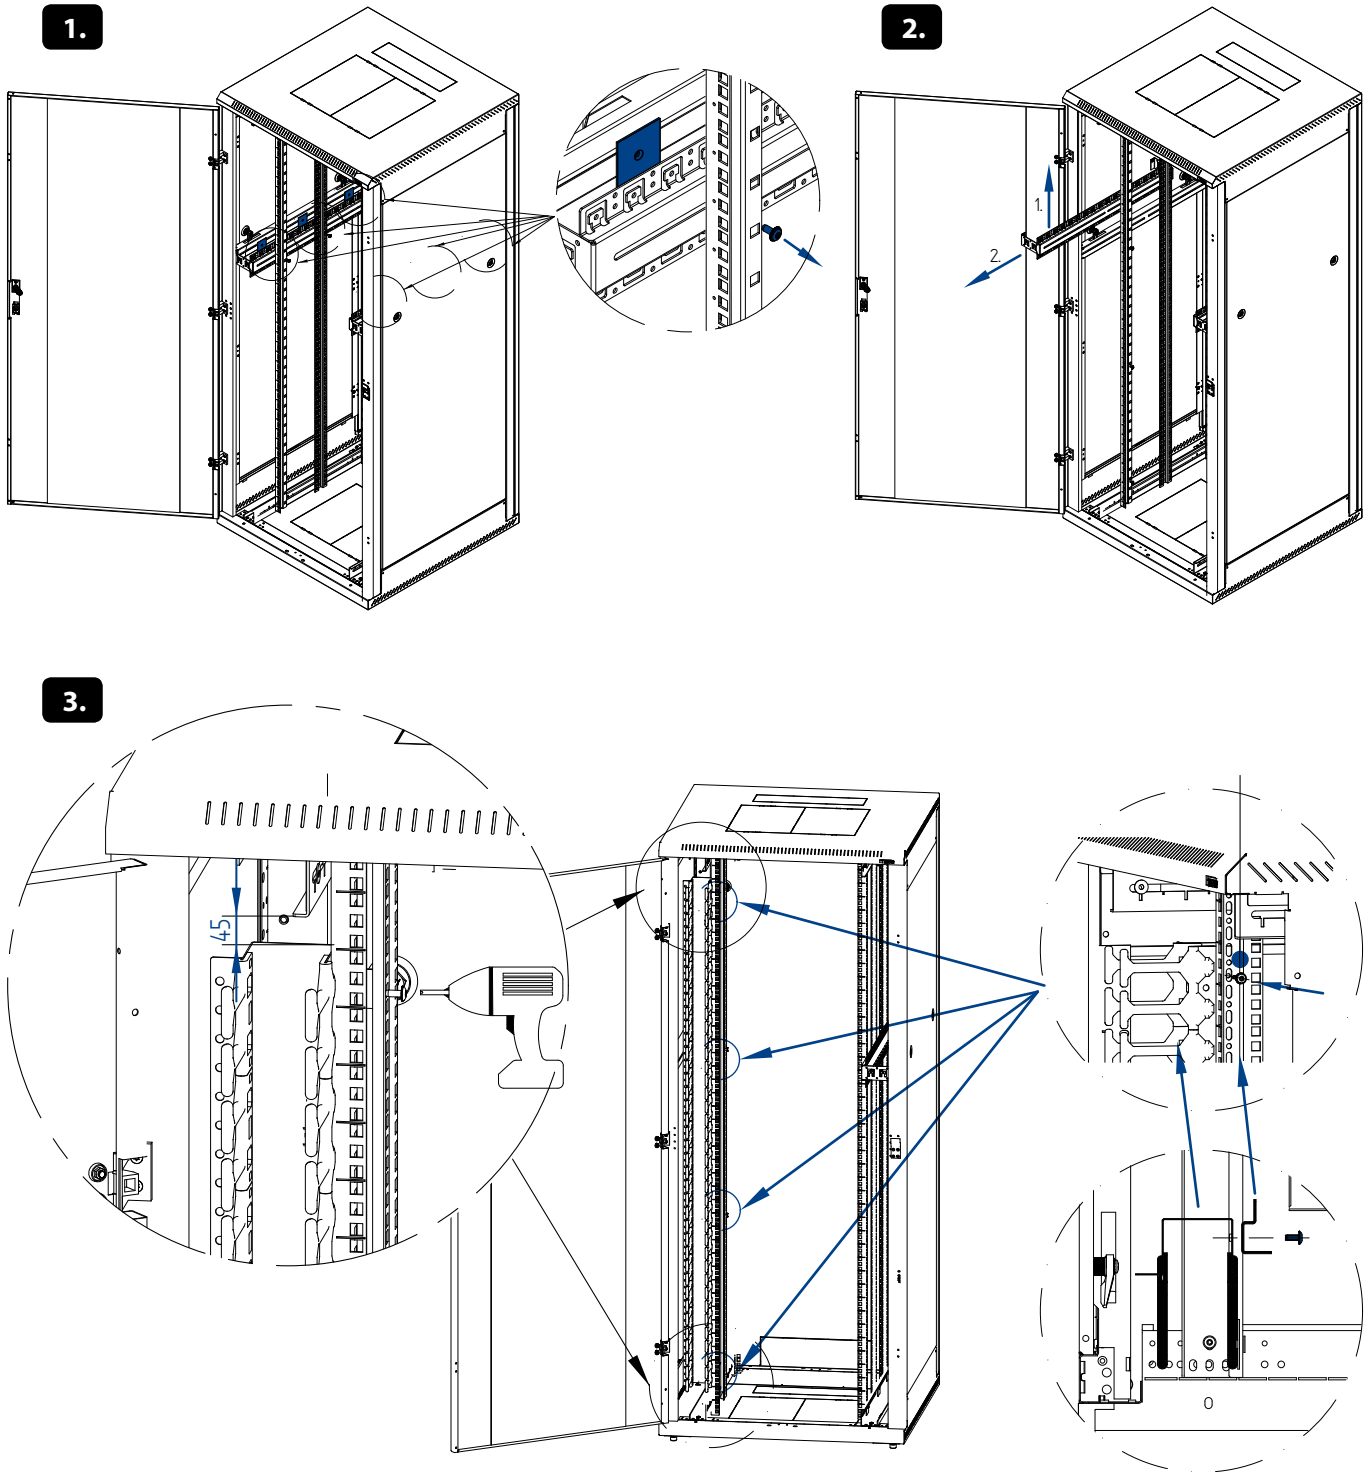

EDAV - Vertical cable manager with finger strip - double row For EDL and ESN - 1200 kg cabinets

EDAV - Vertical cable manager with finger strip - double row For ESH and ESN - 1500 kg cabinets

EDAV - Vertical cable manager with finger strip - single row

For ESH and ESN
- 1500 kg cabinets

EDAV - Vertical cable manager with finger strip - single row For ESH and ESN - 1200 kg cabinets