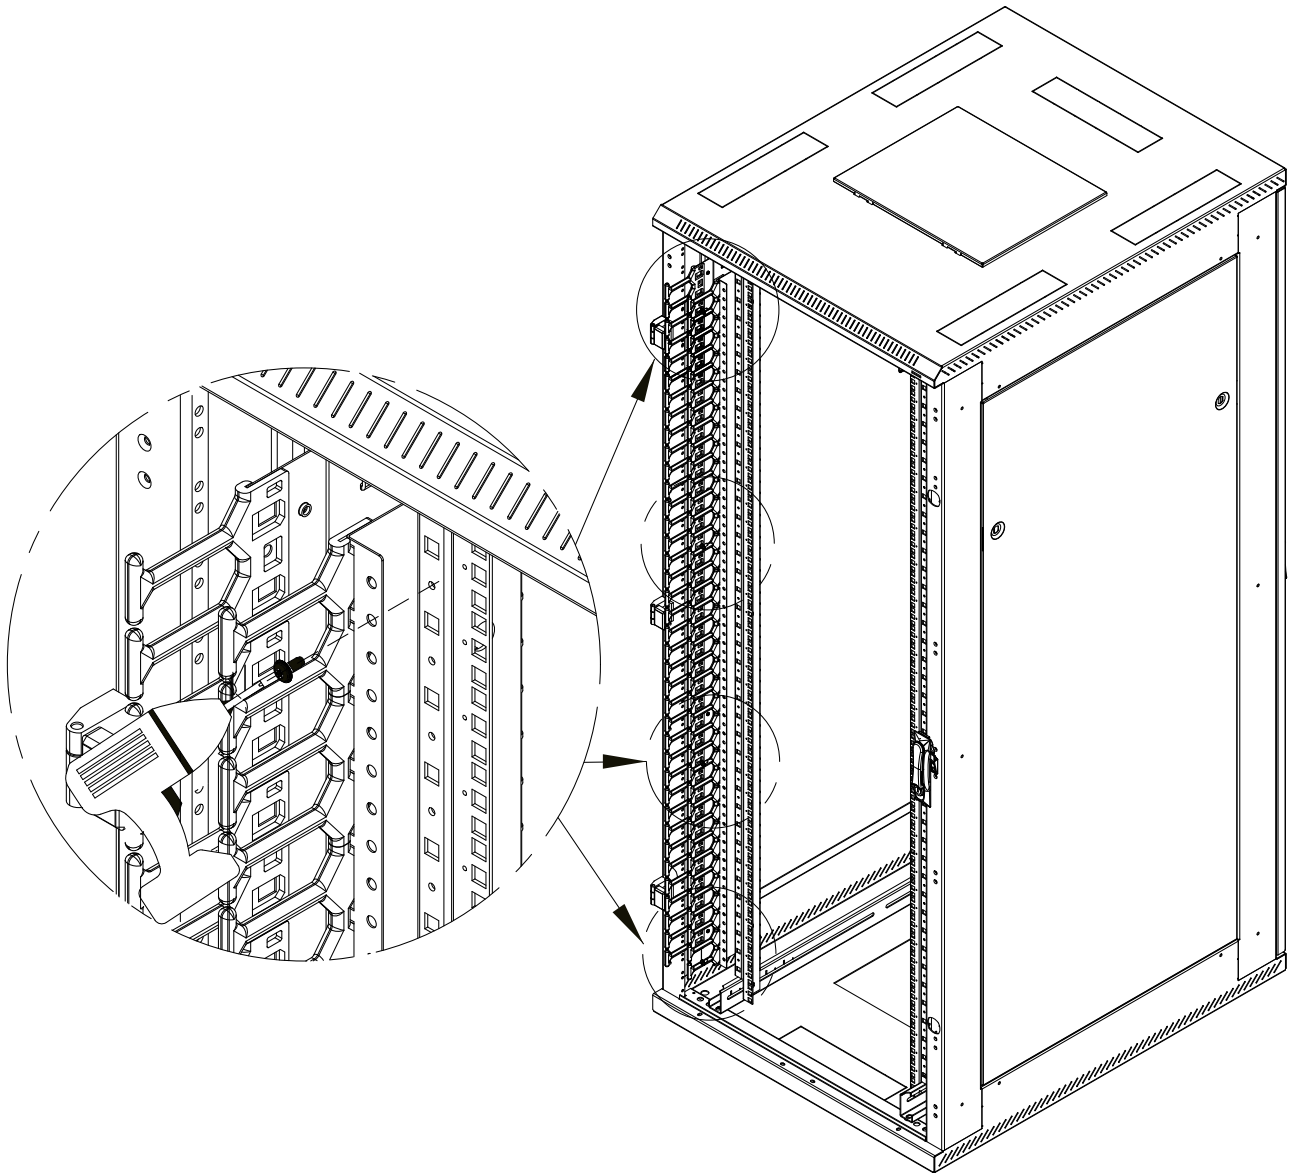

EDAV - Vertical cable manager with finger strip - double row For EDL and ESN - 1200 kg cabinets

EDAV - Vertical cable manager with finger strip - double row For ESH and ESN - 1500 kg cabinets

EDAV - Vertical cable manager with finger strip - single row

For ESH and ESN
- 1500 kg cabinets

EDAV - Vertical cable manager with finger strip - single row For ESH and ESN - 1200 kg cabinets